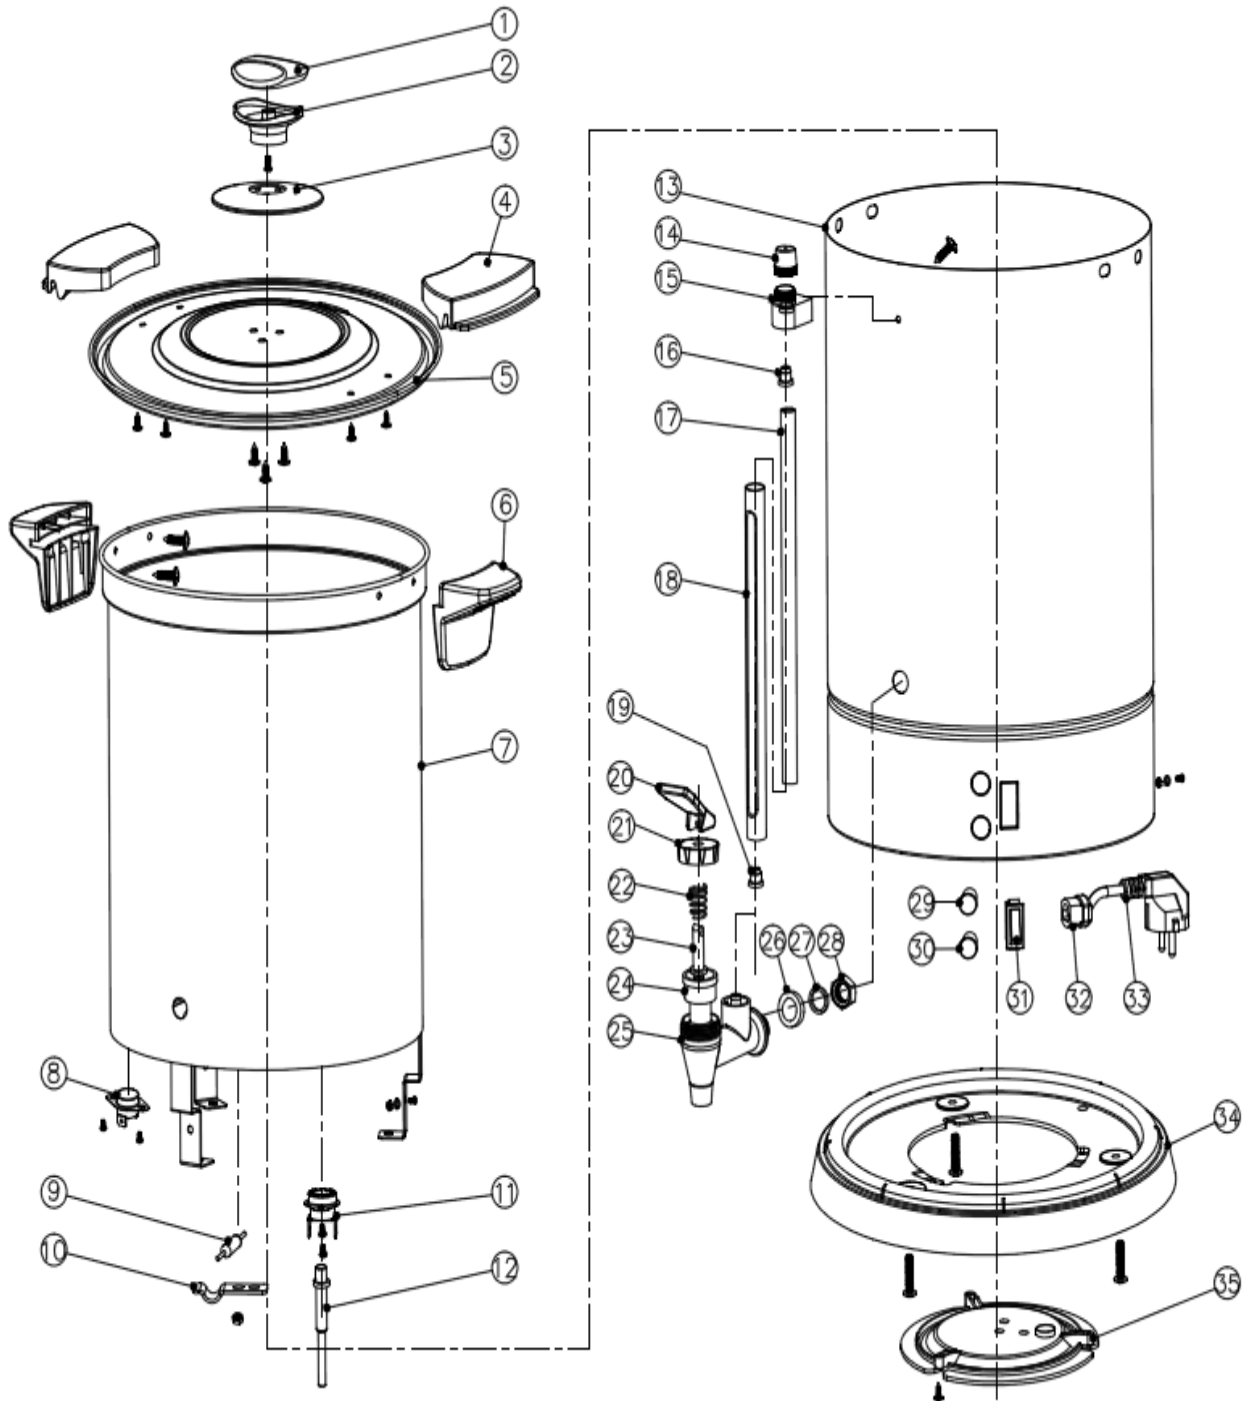

Parts Breakdown

Model WB-CN-0089 43142

Parts Breakdown

Model WB-CN-0089 43142

Item No.	Description	Position	Item No.	Description	Position	Item No.	Description	Position
61926	Complete Lid Assembly for 43142	1 - 5	60848	Water Gauge Bracket for 43142	15	60857	Complete Nut Assembly of Tap for 43142	26 - 28
60837	Side Handle for 43142	6	60846	Water Gauge Upper Seal for 43142	16	60861	Lamp for Warming for 43142	29
60838	94°C Thermostat for 43142	8	60863	Water Gauge for 43142	17	60860	Lamp for Heating for 43142	30
60840	Fuse and Pressplate for 43142	9 - 10	66084	Water Gauge Tube for 43142	18	60862	On/Off Switch for 43142	31
60842	Anti Boil Dry Thermostat for 43142	11	61928	Water Gauge Lower Seal for 43142	19	60864	Base for 43142	34
60845	Water Gauge Nut for 43142	14	60850	Complete Tap for 43142	20 - 25	61929	Cover for Base for 43142	35